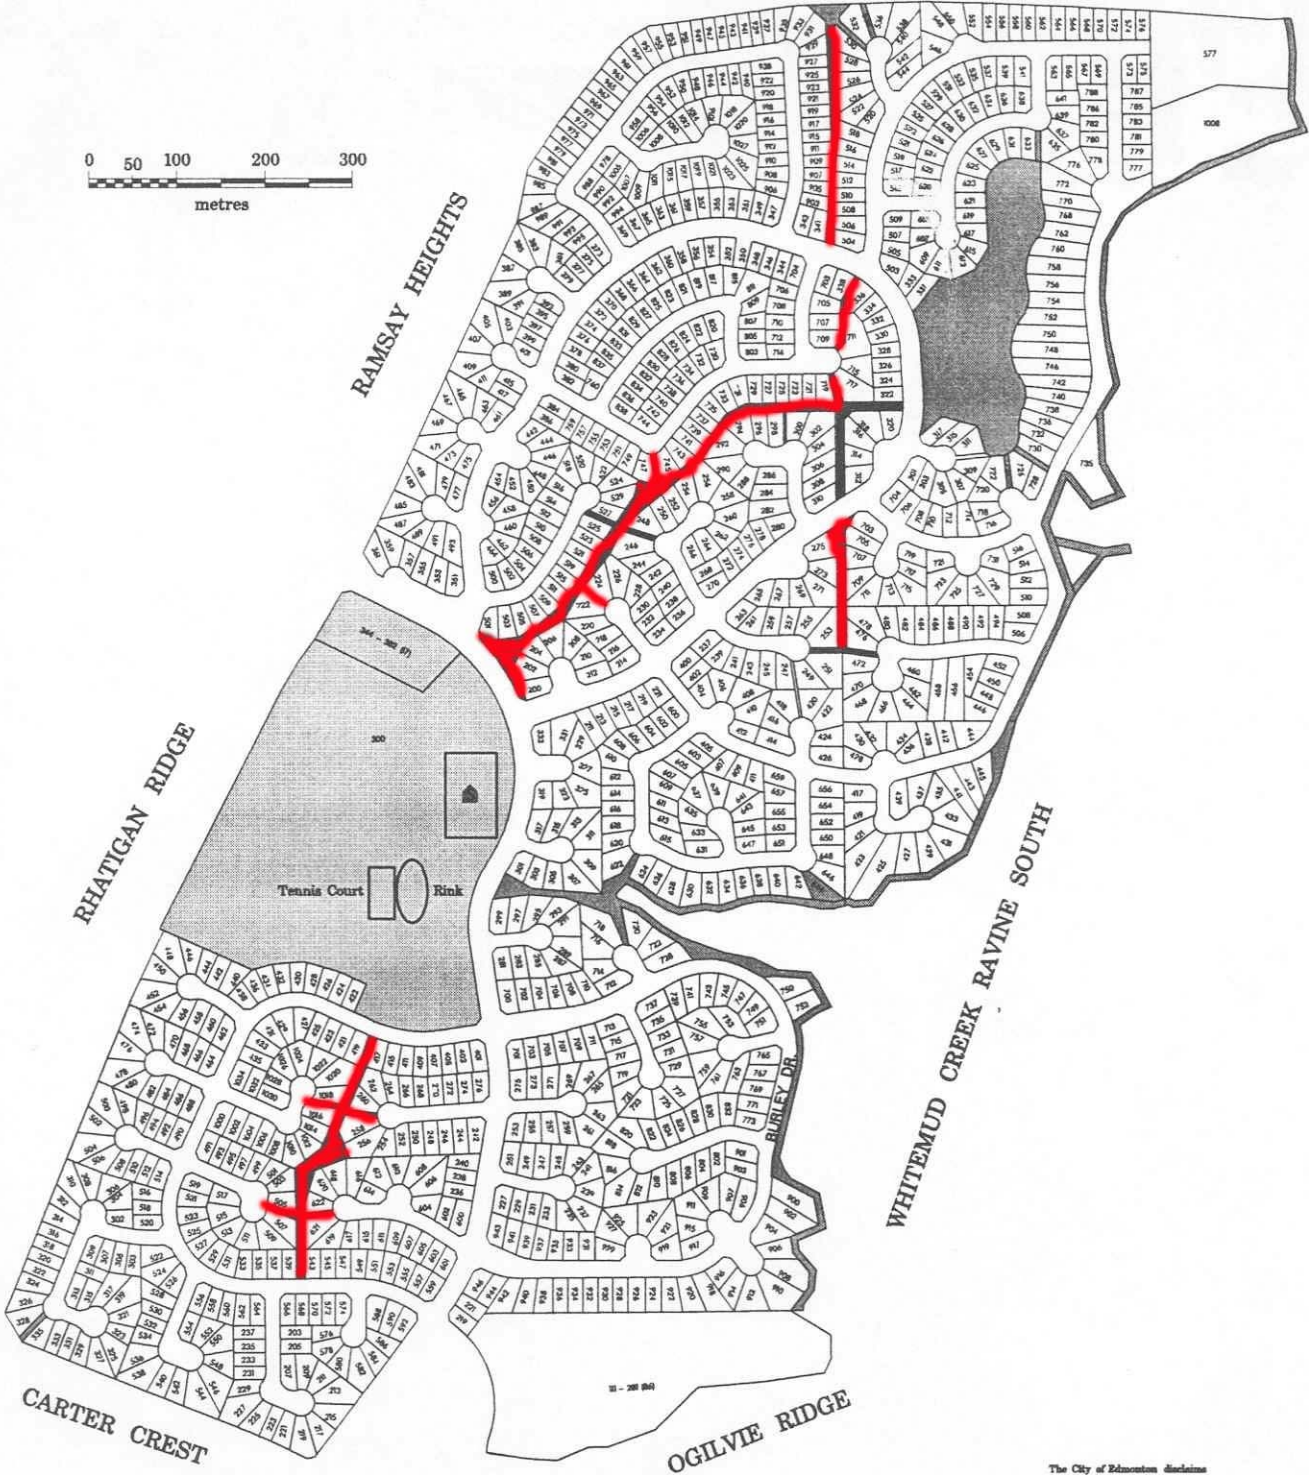

Bulyea Heights

BROOKSIDE

- City Walkways
- BCAL Walkways
- Open Space / Recreation
- Institutional
- Park
- School

Address Schema

- 18311 One addressed object
- 18311 (58) One addressed object with multiple units
- 18311 - 18391 101 ST^o (58) Addressed objects in the range of and number of addressed objects and /or units

Map Compiled by:
Cartographic Unit
Planning and Policy Services Branch
Planning and Development Department